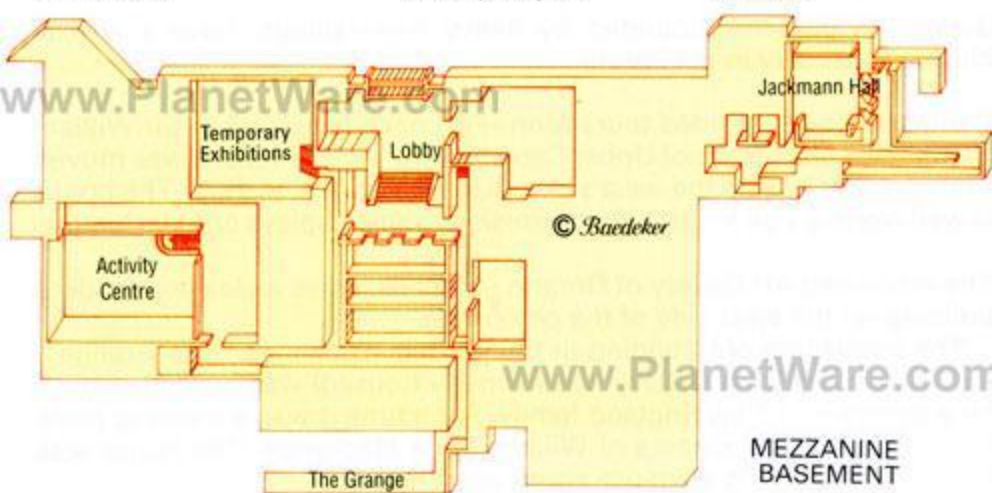

UPPER FLOOR

- | | | |
|---|--|---------------------------|
| 1 Exhibition Gallery (modern art) | 4 J. S. McLean Gallery (historical collection) | 7 Zacks Gallery South |
| 2 Walter Trier Gallery (temporary exhibitions) | 5 John Ridley Gallery (historical collection) | 8 Zacks Gallery North |
| 3 Signy Eaton Gallery (contemporary collection) | 6 Georgia Ridley Gallery (historical collection) | 9 Irina Moore Gallery |
| | | 10 Moore Sculpture Centre |
| | | 11 Members' Lounge |
| | | L Lift OO Toilets |

GROUND FLOOR

Art Gallery of Ontario (AGO)

- | | | |
|------------------------------------|---|---|
| 1 Main Lobby | 7 Laidlaw Gallery | 11 Moore Atrium |
| 2 Gallerie-Boutique | 8 Leonard Gallery (19th and 20th c. modern art) | 12 Edward P. Taylor Audio-Visual Centre |
| 3 Fudger Rotunda | 9 Leonard Rotunda | 13 Margaret Eaton Gallery (prints and drawings) |
| 4 Fudger Gallery (old masters) | 10 Gallery of Contemporary Art | |
| 5 F. P. Wood Gallery | | L Lift |
| 6 E. R. Wood Gallery (old masters) | | OO Toilets |