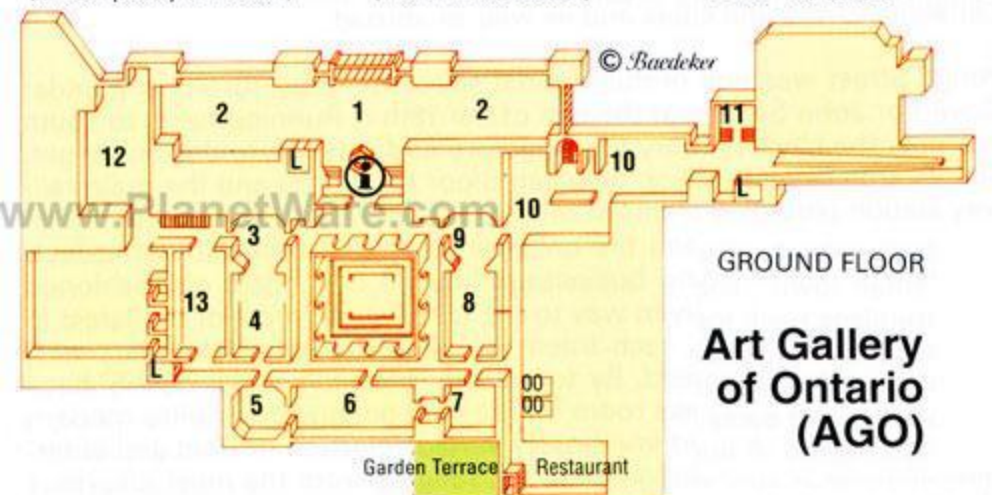

UPPER FLOOR

- | | | |
|---|--|---------------------------|
| 1 Exhibition Gallery (modern art) | 4 J. S. McLean Gallery (historical collection) | 7 Zacks Gallery South |
| 2 Walter Trier Gallery (temporary exhibitions) | 5 John Ridley Gallery (historical collection) | 8 Zacks Gallery North |
| 3 Signy Eaton Gallery (contemporary collection) | 6 Georgia Ridley Gallery (historical collection) | 9 Irina Moore Gallery |
| | | 10 Moore Sculpture Centre |
| | | 11 Members' Lounge |
| | | L Lift OO Toilets |

GROUND FLOOR

Art Gallery of Ontario (AGO)

- | | | |
|------------------------------------|---|---|
| 1 Main Lobby | 7 Laidlaw Gallery | 11 Moore Atrium |
| 2 Gallerie-Boutique | 8 Leonard Gallery (19th and 20th c. modern art) | 12 Edward P. Taylor Audio-Visual Centre |
| 3 Fudger Rotunda | 9 Leonard Rotunda | 13 Margaret Eaton Gallery (prints and drawings) |
| 4 Fudger Gallery (old masters) | 10 Gallery of Contemporary Art | |
| 5 F. P. Wood Gallery | | L Lift |
| 6 E. R. Wood Gallery (old masters) | | OO Toilets |