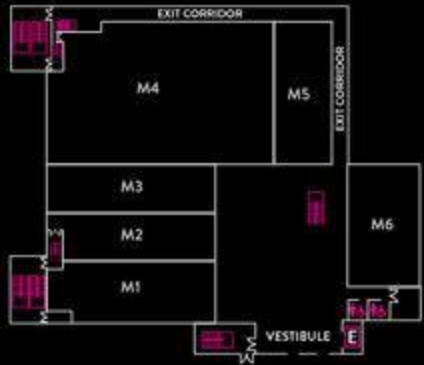

BAYVIEW AVENUE

LOBLAWS K1

NORTH PARKING

PROFESSIONAL OFFICES

E1

Exterior Access Only

Exterior Access Only

SHOPS OF THE MEZZANINE

SHEPPARD AVENUE EAST

- Infoplace Ticket Centre & Customer Service
- Elevators
- Stairs
- Telephones
- Washrooms
- No Pets
No Rollerblades
No Skateboards
- Concierge
416.226.0404
- Sunshine Car Detailing